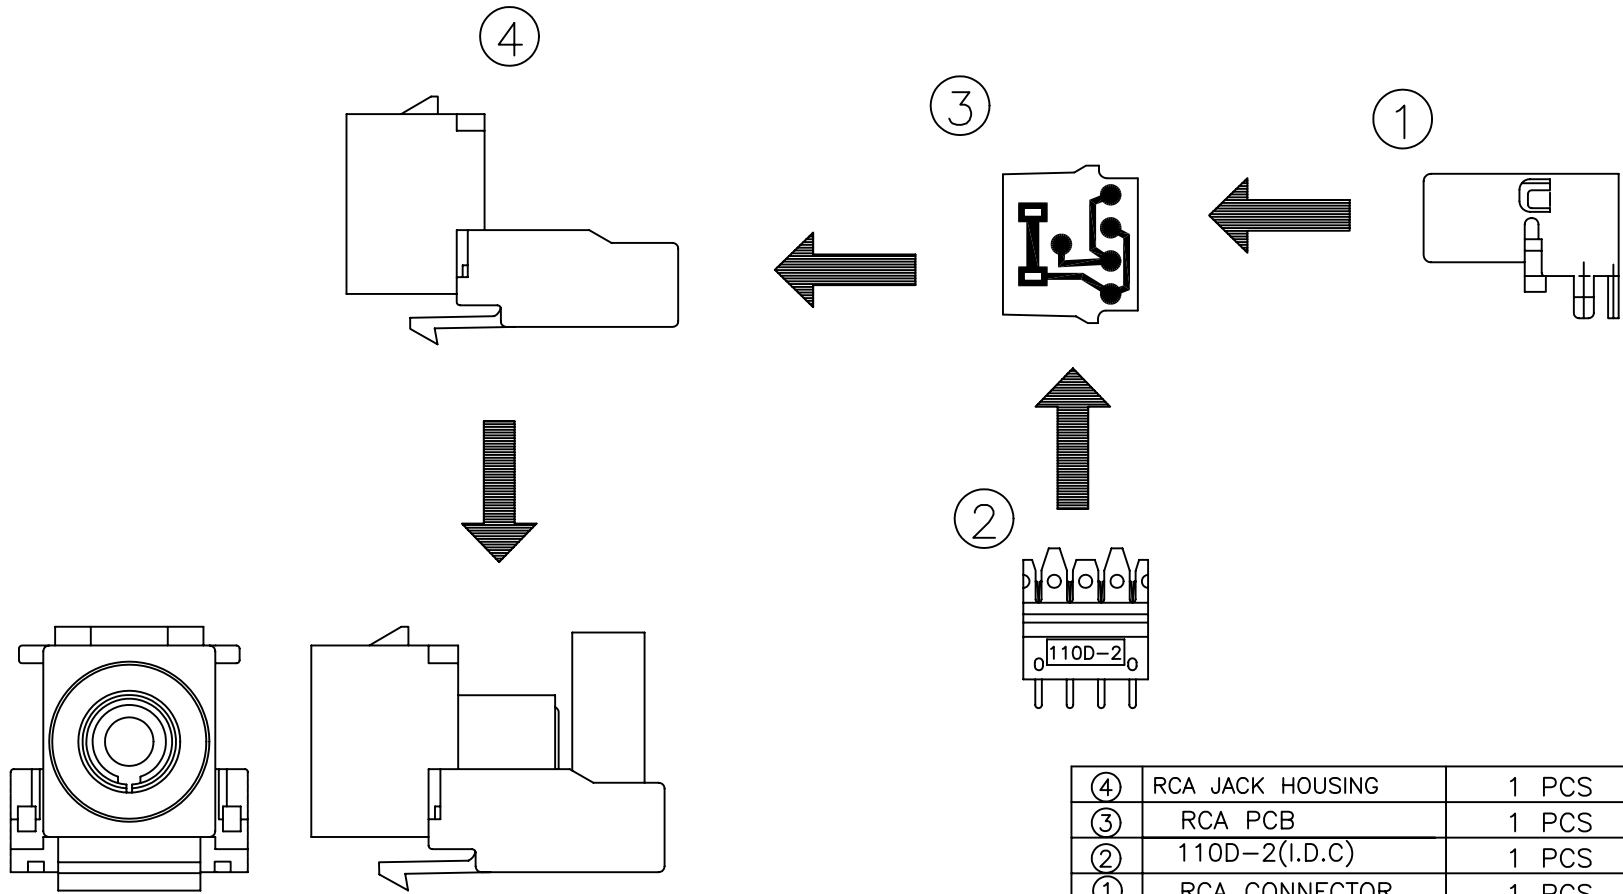

④	RCA JACK HOUSING	1 PCS
③	RCA PCB	1 PCS
②	110D-2(I.D.C)	1 PCS
①	RCA CONNECTOR	1 PCS
NO.	DESCRIPTION	QTY

e-mail.....info@dynacomcorp.com

1366 San Mateo Ave Suite 201
South San Francisco CA 94080

TITLE: RCA to 110 Connector

* = Stripe Color: BLK, YEL, RED

110RCA*-XX

REV.